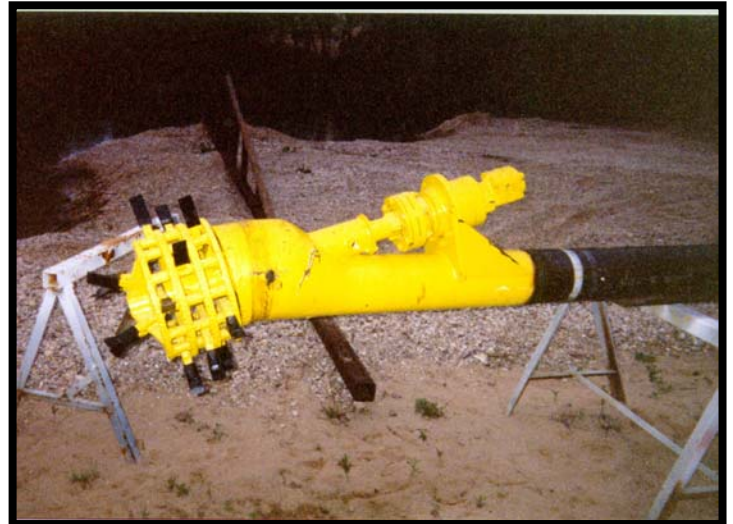

# MUZZLELOADERS

*8-Inch*

*10-Inch*

## **Twinkle Co MUZZLELOADERS**

The rugged, lightweight, powerful MUZZLELOADERS attach directly to the end of the suction pipe. What was a smooth-mouthed, plain-suction pussycat of a dredge is now tearing up a Wisconsin pit with an 8-inch MUZZLELOADER at a rate the owner claims to be **three times** as much as the plain suction! Now there is plenty of sand and gravel—no oversize-ready to pump all the time.