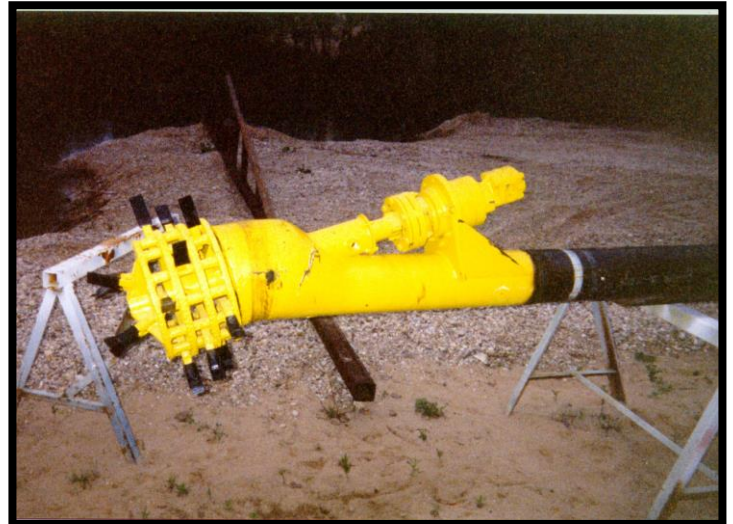

MUZZLELOADERS

8-Inch

10-Inch

Twinkle Co MUZZLELOADERS

The rugged, lightweight, powerful MUZZLELOADERS attach directly to the end of the suction pipe. What was a smooth-mouthed, plain-suction pussycat of a dredge is now tearing up a Wisconsin pit with an 8-inch MUZZLELOADER at a rate the owner claims to be **three times** as much as the plain suction! Now there is plenty of sand and gravel—no oversize—ready to pump all the time.