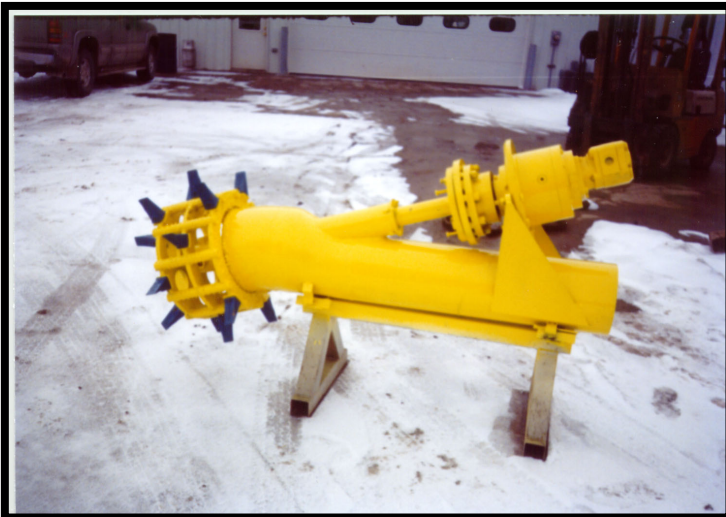

# MUZZLELOADERS

*8-Inch*

*10-Inch*

## **Twinkle Co MUZZLELOADERS**

The rugged, lightweight, powerful MUZZLELOADERS attach directly to the end of the suction pipe. What was a smooth-mouthed, plain-suction pussycat of a dredge is now tearing up a Wisconsin pit with an 8-inch MUZZLELOADER at a rate the owner claims to be **three times** as much as the plain suction! Now there is plenty of sand and gravel—no oversize-ready to pump all the time.