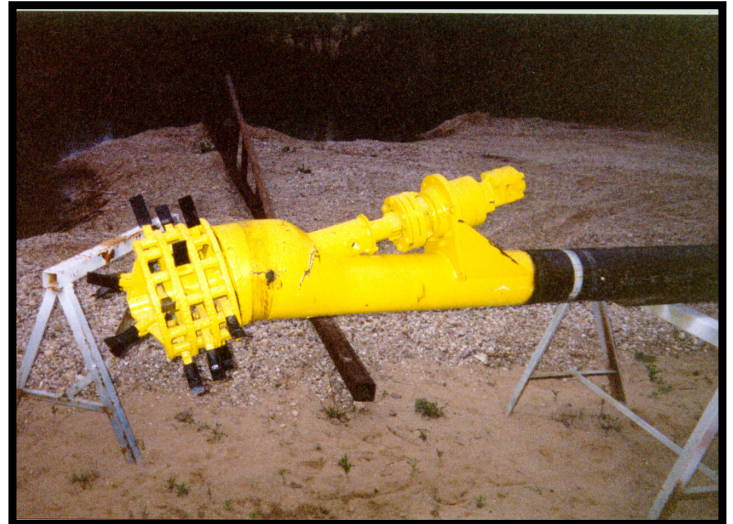

# MUZZLELOADERS

*8-Inch*

*10-Inch*

## **Twinkle Co MUZZLELOADERS**

The rugged, lightweight, powerful MUZZLELOADERS attach directly to the end of the suction pipe. What was a smooth-mouthed, plain-suction pussycat of a dredge is now tearing up a Wisconsin pit with an 8-inch MUZZLELOADER at a rate the owner claims to be **three times** as much as the plain suction! Now there is plenty of sand and gravel—no oversize-ready to pump all the time.